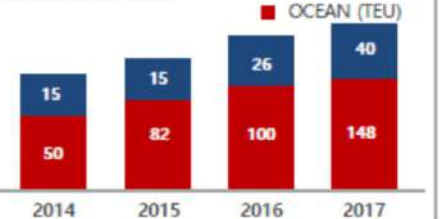

WAREHOUSING
 DC / Cross Docking

CUSTOMS CLEARANCE
 Import, Export, Bonded,
 Transit, Fiscal, T1

VALUE ADDED SERVICE
 Consolidation Center

PROJECT CARGO

TURNOVER/HANDLING VOL.

TURNOVER (UNIT: MILLION USD)

HANDLING VOL.